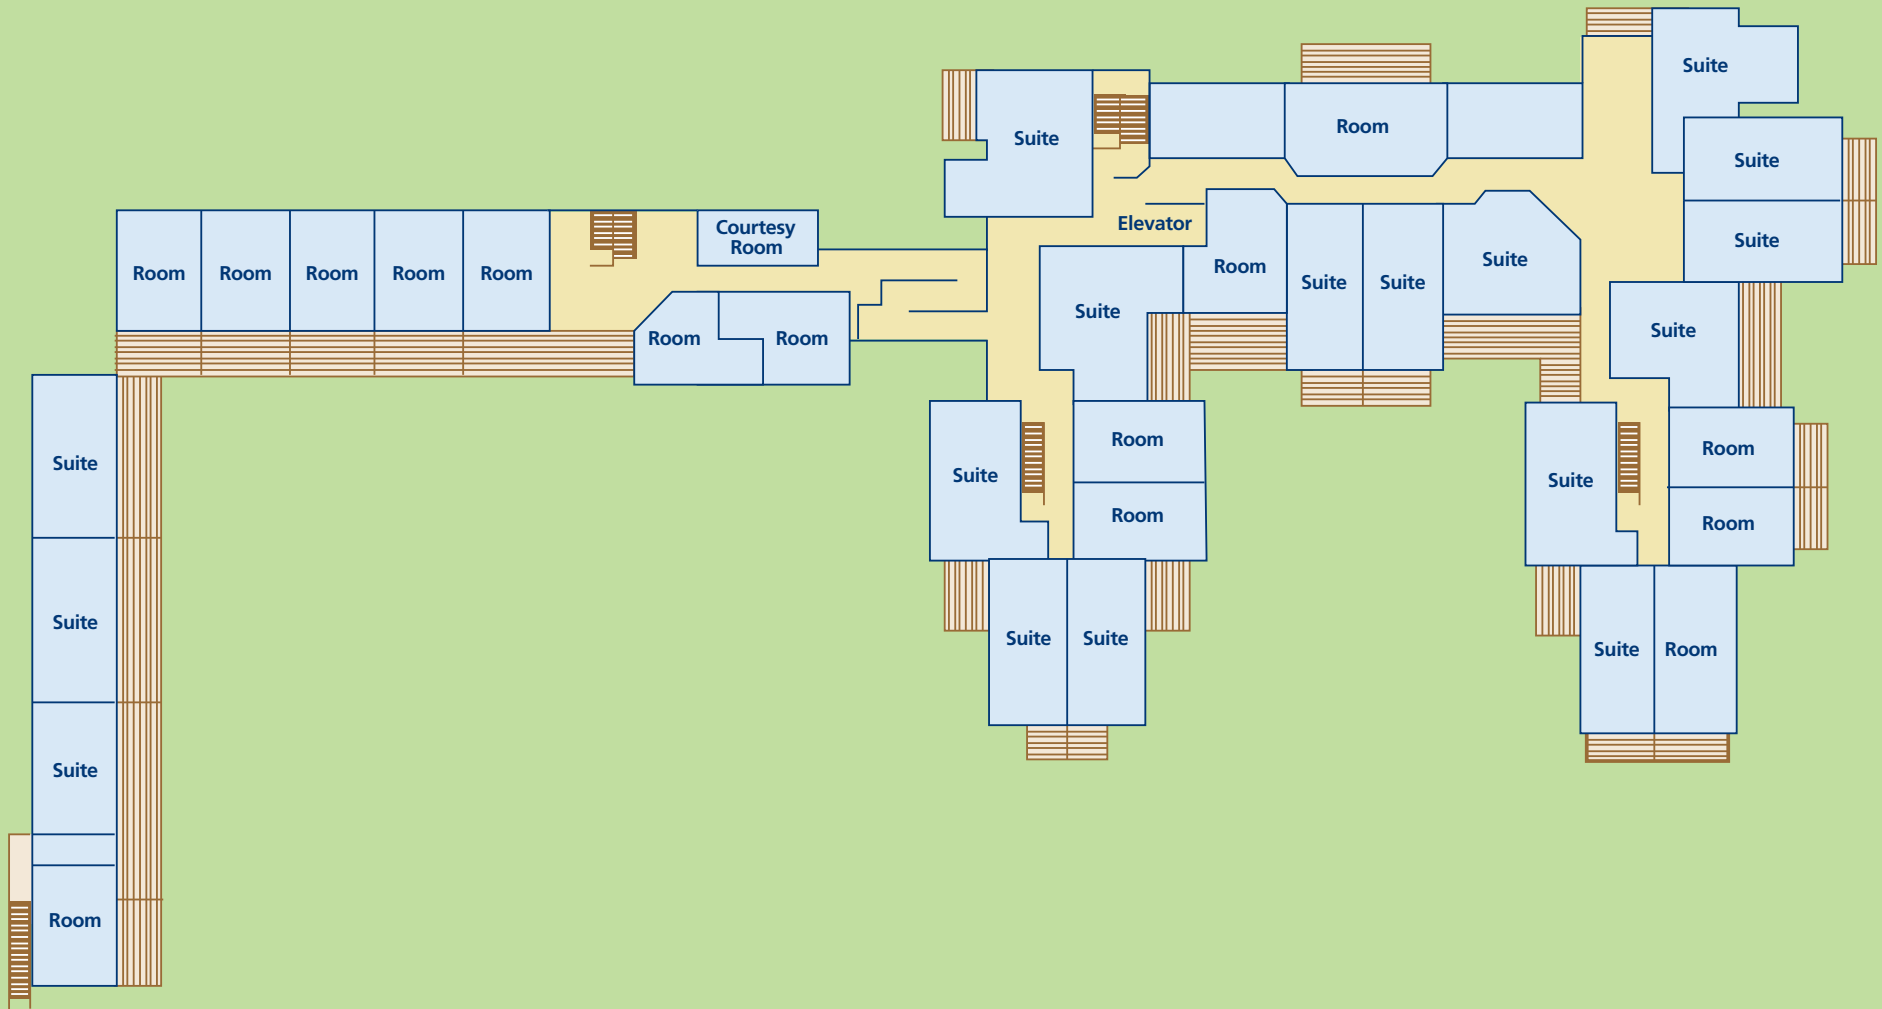

WHITE ELEPHANT • SECOND FLOOR

Easton Street

Harborview Way

The Wauwinet Lady Launch

Children's Beach

Nantucket Harbor