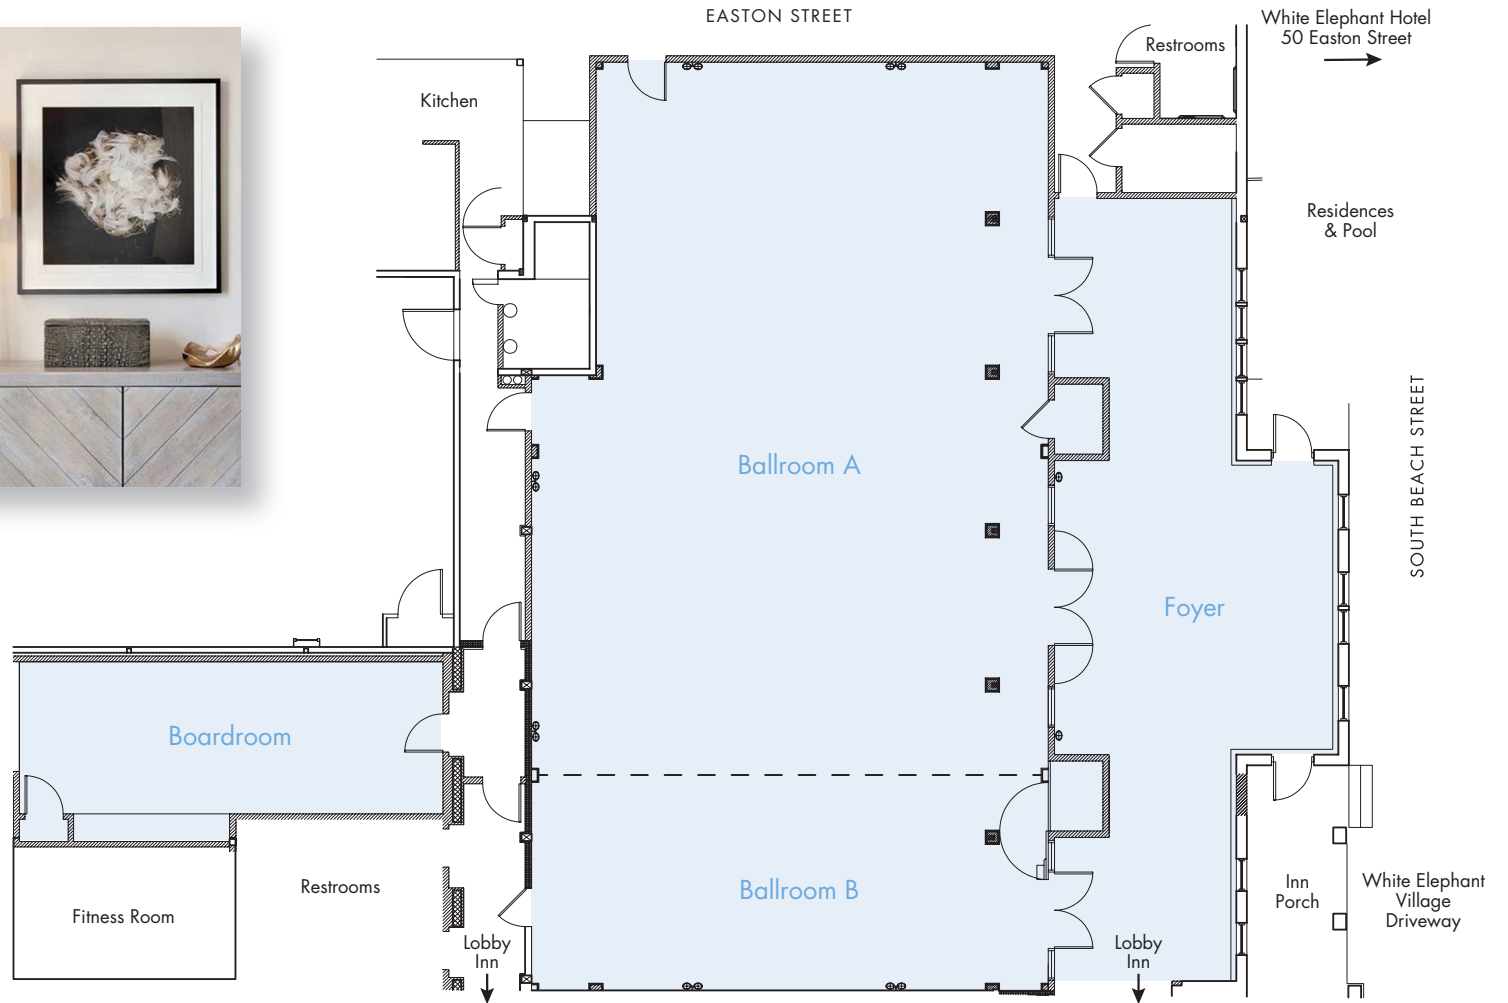

WHITE ELEPHANT VILLAGE BALLROOM

Inspiration

Entire - All spaces 4263 Sq Ft

	Dimensions	Total Sq	Ceiling Height	Capacity					
				Banquet	Reception	Theatre	Classroom	Boardroom	U-shape
Ballroom (entire)	70'x40'	2800	11'	240	400	250	78	-	-
Ballroom Foyer	70'xVaried	1023	11'-17'	50	240	30	-	-	-
Ballroom A	54'x40'	2160	11'	180	300	200	56	-	60
Ballroom B	16'x40'	640	11'	60	100	50	22	24	22
Boardroom	32'x13'	416	11'	22	22	-	-	22	20