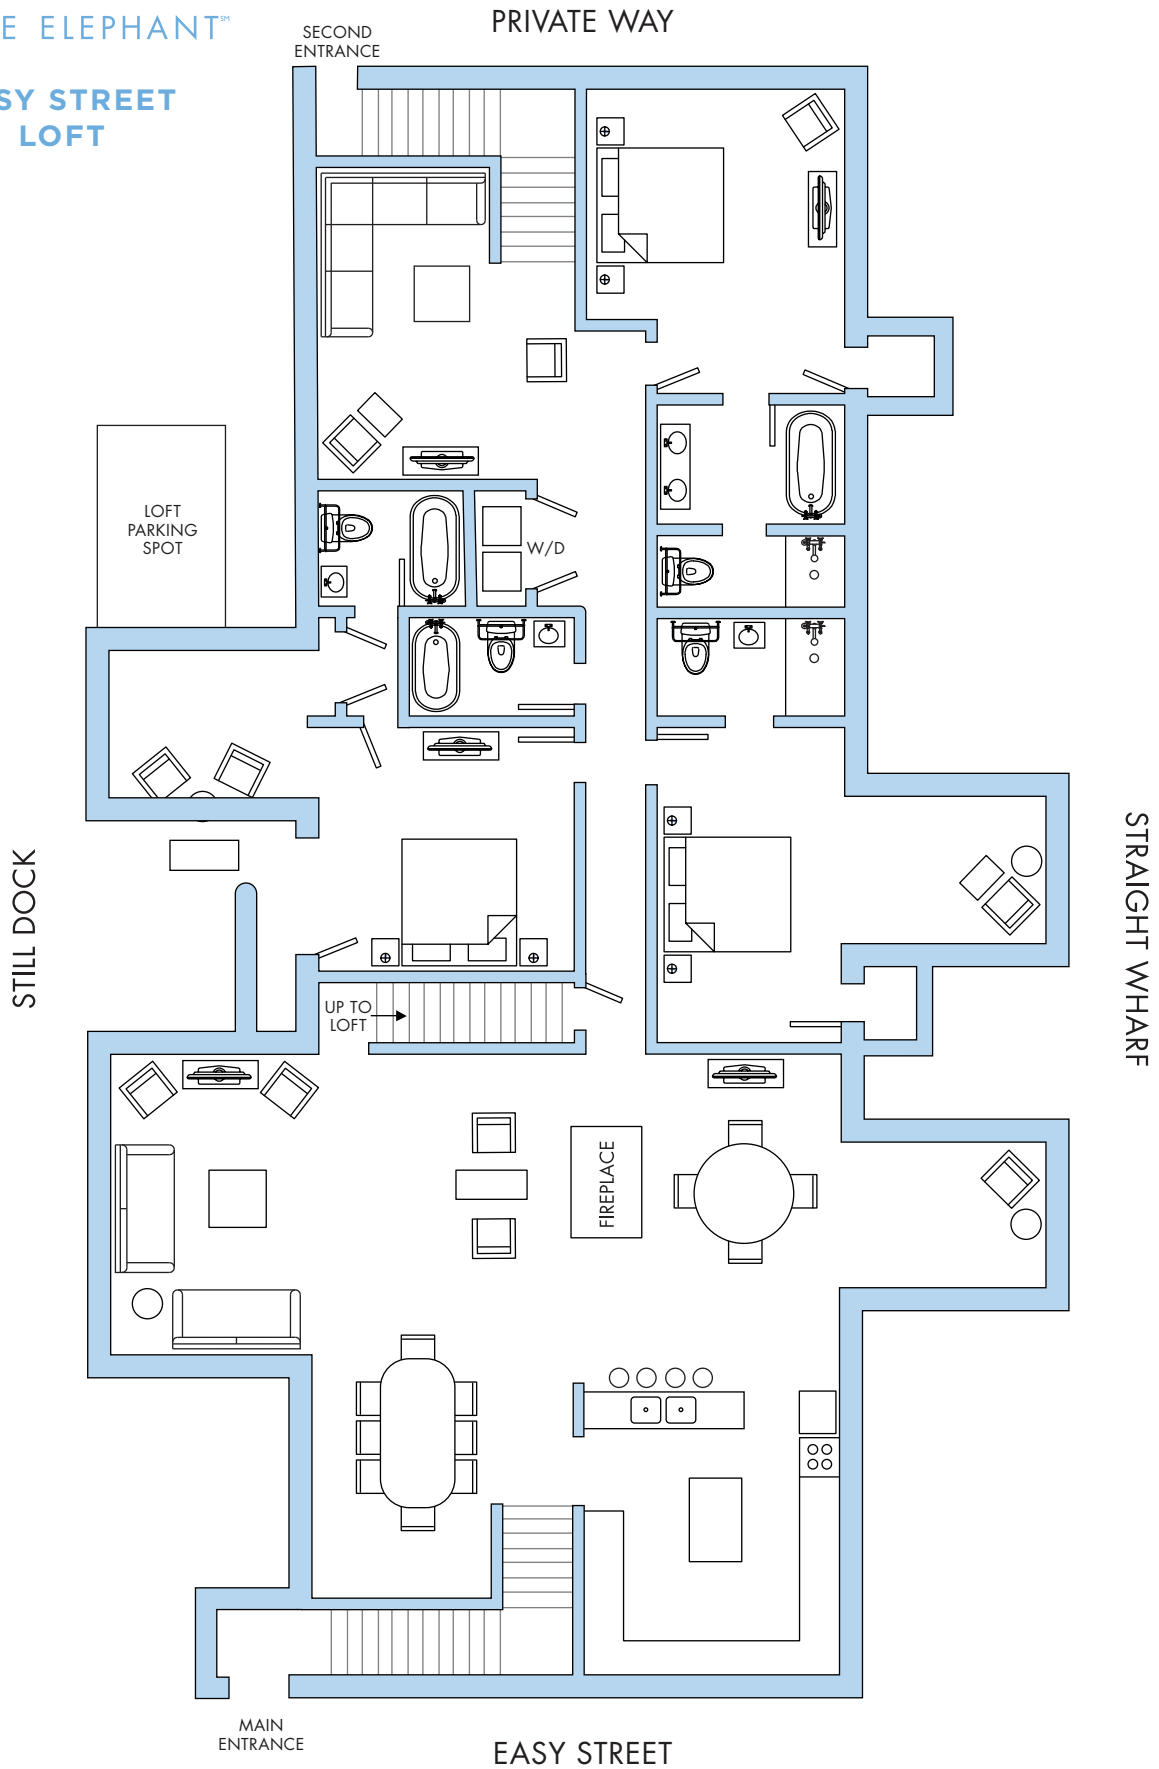

WHITE ELEPHANTSM

EASY STREET
LOFT

SECOND
ENTRANCE

PRIVATE WAY

LOFT
PARKING
SPOT

W/D

UP TO
LOFT

FIREPLACE

STILL DOCK

STRAIGHT WHARF

MAIN
ENTRANCE

EASY STREET