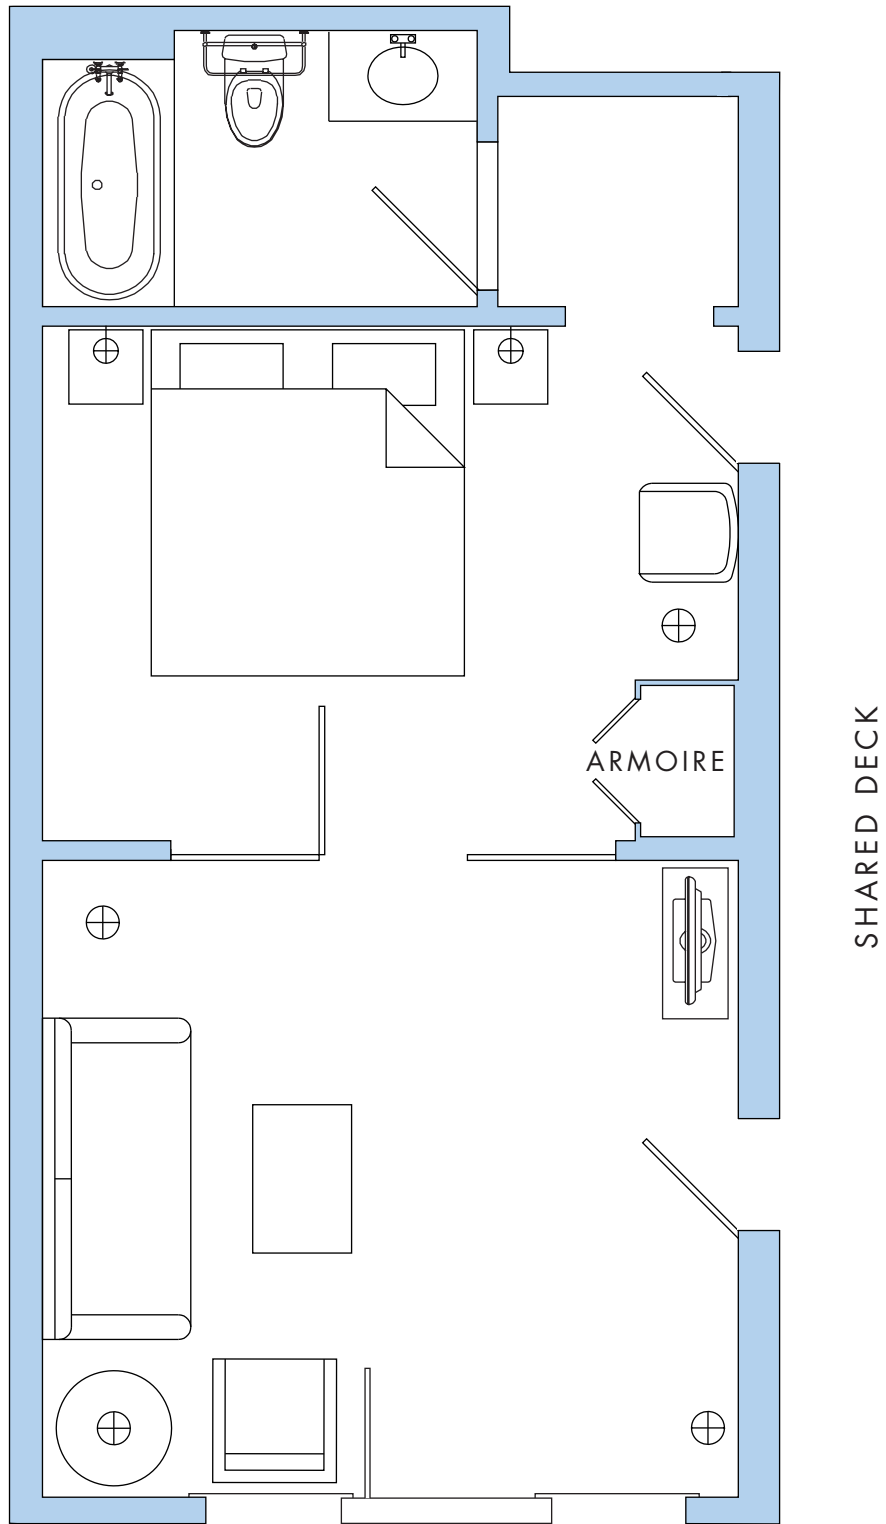

WHITE ELEPHANT™

PARTIAL HARBORVIEW SUITE NEAR BAR